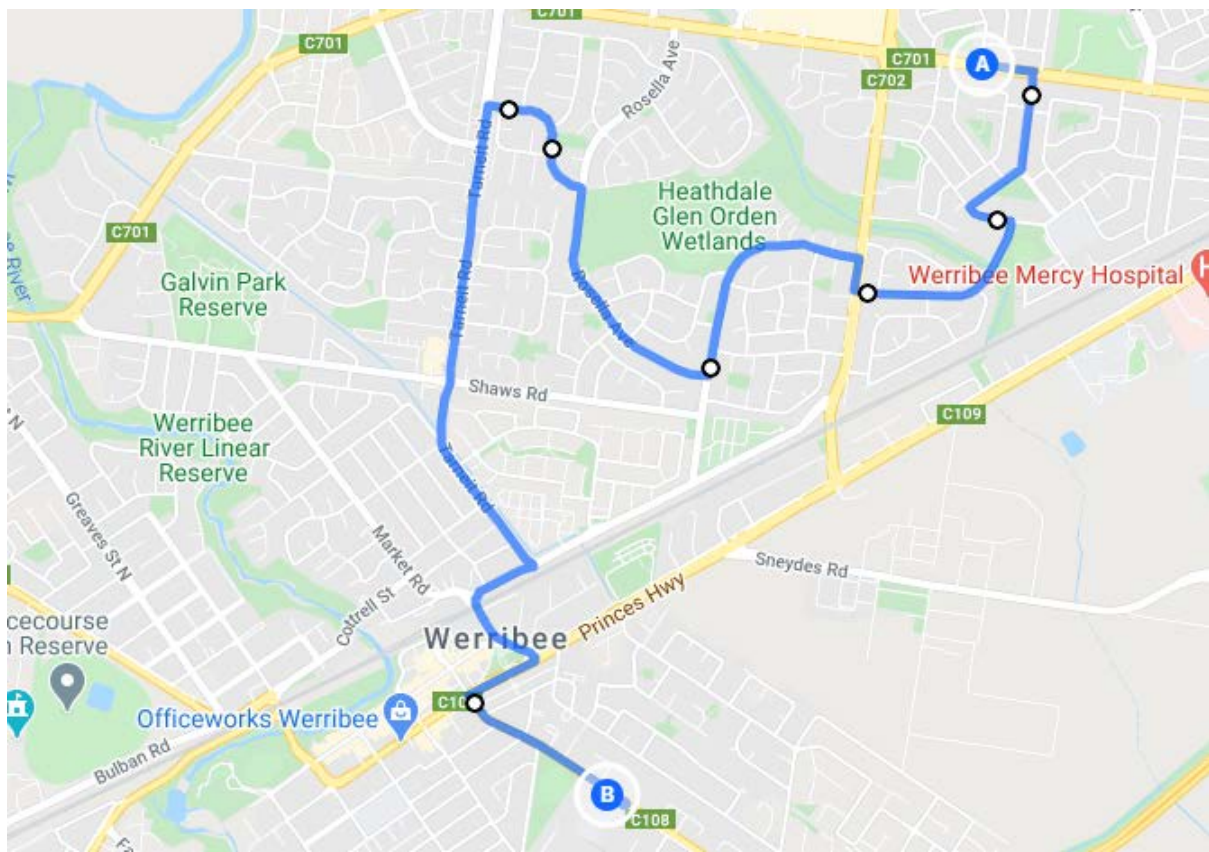

Right Willmott Dve (p/up PTV stops)

Right Derrimut Rd

Left Kookaburra Ave (p/up PTV stops)

Right Rosella Ave (p/up opposite Kramer St)

Left Cassowary Ave (p/up PTV stops)

Safety hazard-Telegraph Pole close to Kerb. Use caution while turning left into Tarneit Rd.

Left Tarneit Rd (p/up PTV stops)

Right Railway Ave

Left Cherry St

Right Synnot St

Left Duncans Rd then U turn to parking area at front of school.

PM 15:10

NOTE : Please be advised don't leave school until 15:10 once the arctic buses have departed.

Depart School from parking area Duncans Rd

Right Synnot St

Left Cherry St

Right Railway Ave

Left Tarniet Rd drop off at off Sims Supermarket & PTV stop prior to Thames Blvd

Right Cassowary Ave

Right Rosella Ave

Left Kookaburra Ave

Right Derrimut Rd

Left Willmott Drive

Left Warringa Cres

Right Woodville Drive

Left Heaths Rd

Finish at McIntosh Ave