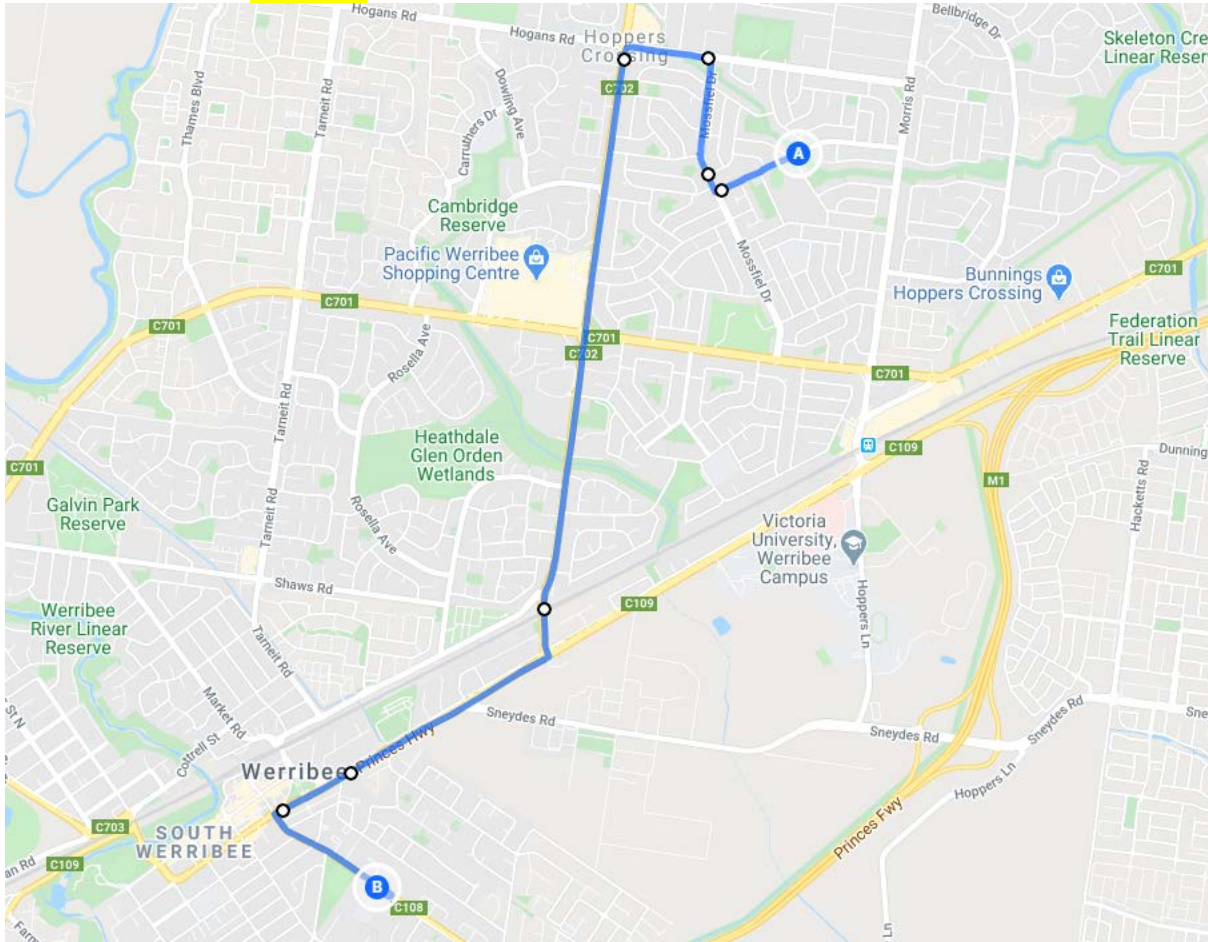

Werribee Secondary College

4537 - Hoppers Crossing 2 Articulated Bus

AM Start time: **8:02am**

UTN: 11543 AM / 11544 PM

Start in Pannam Dve opposite Cumming Dve **Bus Stop ID 6842**

p/up cnr Fraser St)

Right Mossfiel Dve

Left Hogans Rd (p/up in Hogans Rd before corner Derrimut Rd)

Left Derrimut Rd (p/up PTV stops)

Right Princes Highway/Synnot St

Left Duncans Rd then U turn to parking area at front of school.

PM 15:10

Depart school from parking area Duncans Rd

Right Synnot St/Princes Hwy

Left Derrimut Rd

Right Hogans Rd

Right Mossfiel Dve

Left Pannam Dve

Finish Pannam /Cummings **Dr Bus Stop ID 5675**