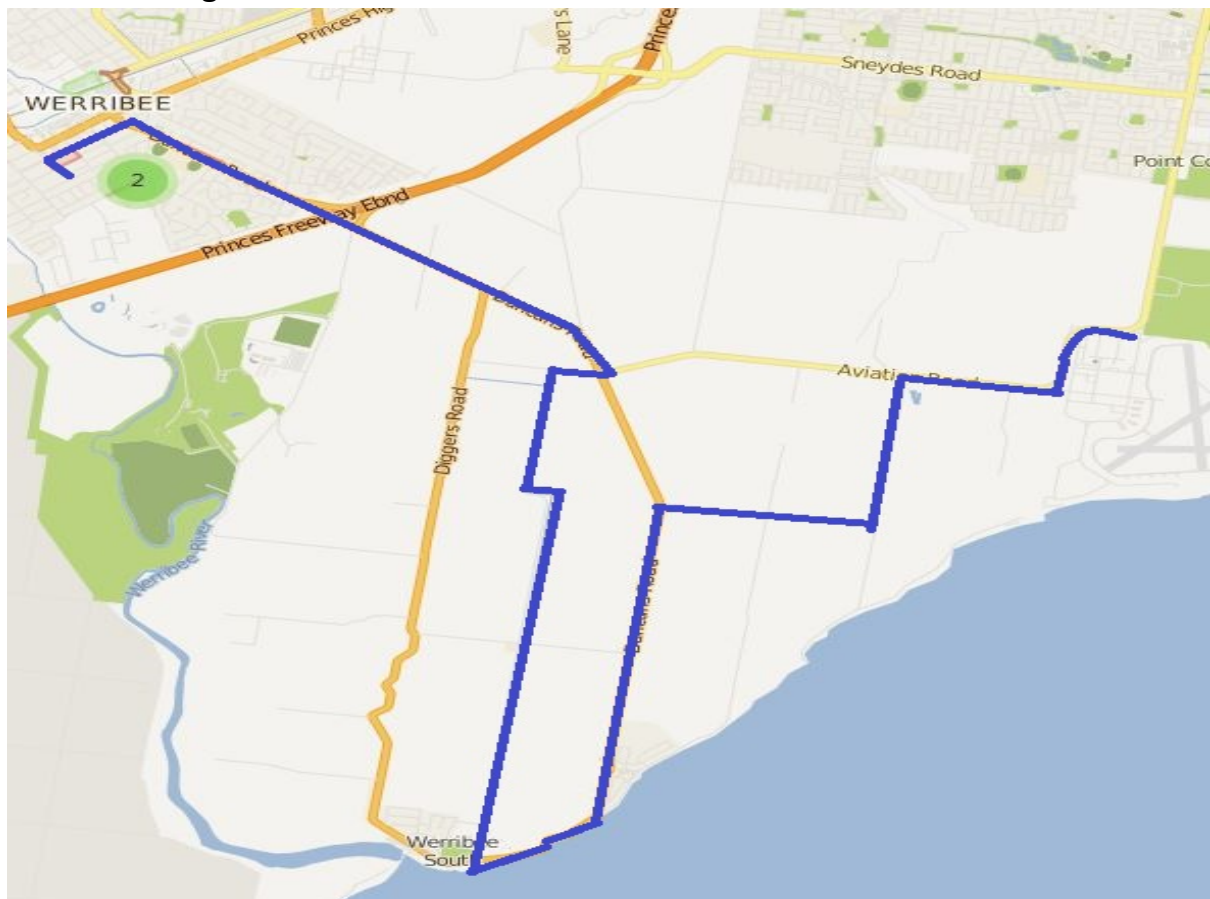

Werribee South 1

WERRIBEE SOUTH 1 (AM)

SCHOOLS: Werribee Secondary College, Wyndham Central College & MacKillop C.R.C.

7.45am Start in Aviation Rd corner Point Cook Rd at RAAF Base front gate proceed along Aviation Rd

Left Cunninghams Rd

Right Robbs Rd

Left Duncans Rd

Right Beach Rd

Right O'Connors Rd

Right Aviation Rd

Left Duncans Rd and drop at Werribee Secondary College and wait for Werribee South 2 bus and transfer MacKillops students if required. Transfer Wyndham Central student from Werribee Sth 2 bus if any.

Left Duncan road

Right Synnot

Left Cherry Lane over the railway crossing onto Market Rd to Wyndham Central College - **FINISH**

WERRIBEE SOUTH 1 (PM):

3.40pm Depart MacKillop C.R.C.

Right Russell St/College Rd

Right Duncans Rd, right Aviation Rd

Left O'Connors Rd

Left Beach Rd

Left Duncans Rd

Right Robbs Rd

Left Cunninghams Rd

Right Aviation Rd to Point Cook RAAF Base and **Finish**.