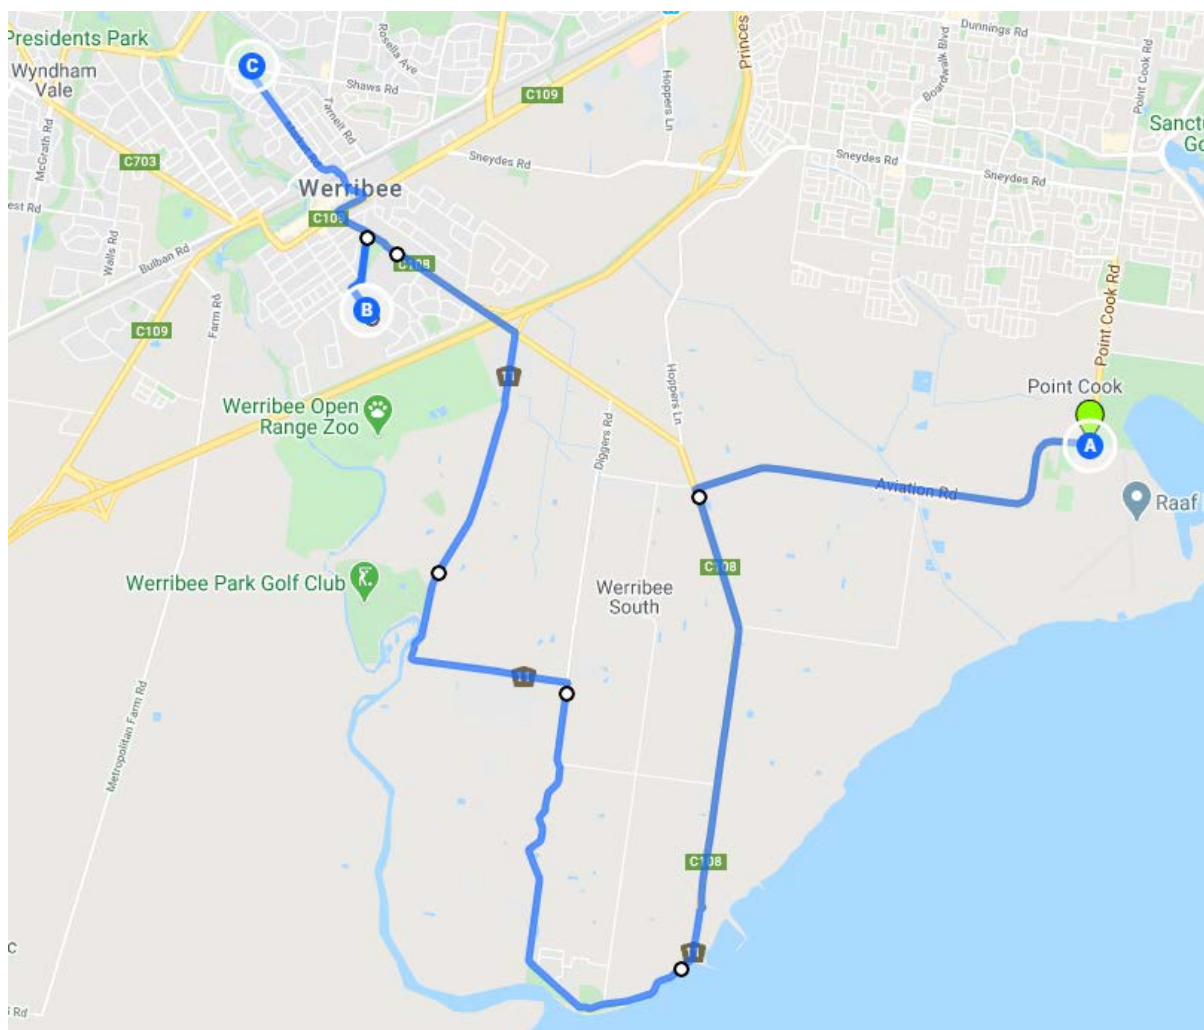

**Left** Duncans Rd

**Right** Beach Rd

**Right** Diggers Rd

**Left** K Rd

**Left** Duncans Rd drop off at Werribee Secondary College and wait for Werribee Sth 1 Bus to transfer **Mackillop** or **Werribee Primary** students over.

**Left** Duncan Rd

**Left** College Rd/ Russells St

**Left** into MacKillop.

## WERRIBEE SOUTH 2 (PM)

**15.15** Depart Wyndham Central College travel via Market Rd/Cherry St

**Right** Synnott St

**Left** Wedge Street (Pick **Werribee Primary** kids if any)

**Left** Russel Street

**Right** Duncans Rd U turn into bus area at Werribee Secondary College transfer students with Werribee Sth 1 bus if required

**Left** Duncans Rd

**Right** Aviation Rd drop off in Service Rd at rear of RAAF Base and finish at front of RAAF Base.