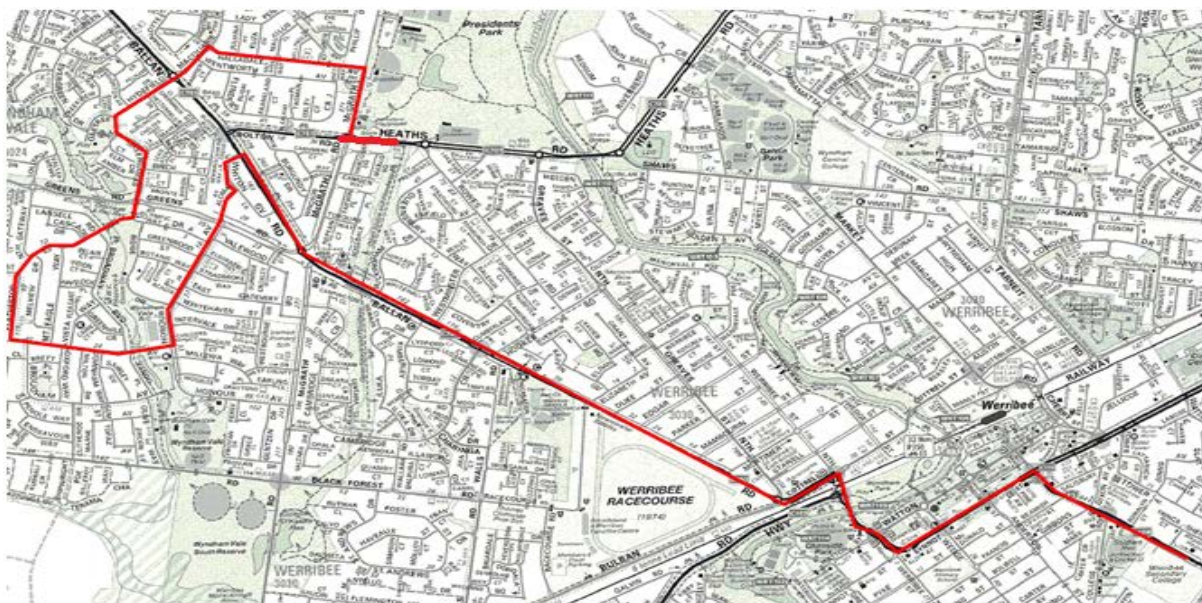

Left Oaktree Ave

Left Greengables Dve (pick up PTV stops)

continue Olympic Way

Right Feathertop Dve (p/up at house 45, 75 and 105)

Left Ribblesdale Ave (p/up at house 36 and entrance of IGA)

Left Honour Ave (p/up PTV bus stops), **across** roundabout to Aloma Ave

Left Whiton Grove, (pick up prior to Ballan Rd)

Right Ballan Rd (p/up before Greens Rd roundabout)

Left Cottrell St

Right Werribee St across railway line/Synnot St

Right Duncans Rd, then U turn to parking area at front of school.

PM 15:05pm

UTN:11535 PM

NOTE : Please be advised don't leave school until 15:10 once the arctic buses have departed.

Depart School from parking area Duncans Rd

Left Synnot St

Right Werribee St across Railway Line

Left Cottrell St

Right Ballan Rd

Left 2nd entry to Whiton Grove

Right Aloma Ave **through** roundabout to Honour Ave, drop off opposite PTV stops and opposite shops

Right Ribblesdale Ave (drop off at house 31)