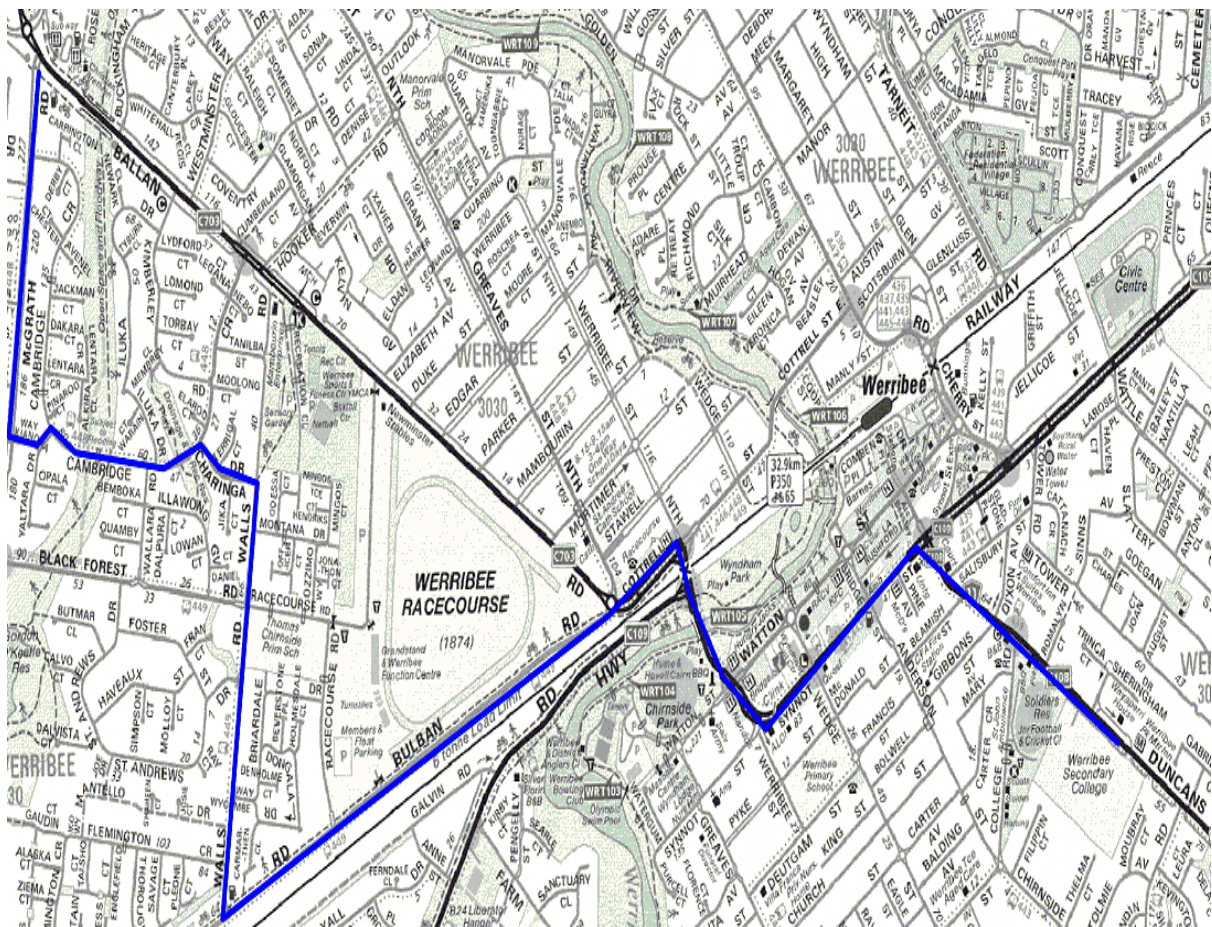

**Left** Yaltara Dve

**Right** Cambridge Cres (p/up PTV stops)

**Right** Charinga Dve

**Right** Walls Rd

**Left** Bulban Rd

**Right** roundabout into Cottrell St

**Right** Werribee St across Railway line/Synnot St

**Right** Duncans Rd U turn to parking area at front of school.

**PM 15:10**

- Depart School from parking area Duncans Rd**
- Left Synnot St/Werribee St across Railway line**
- Left Cottrell St**
- Left Bulban Rd**
- Right Walls Rd**
- Left Charinga Dr**
- Left Cambridge Cresent**
- Left Yaltara Dve**
- Right Kiandra Way**
- Right McGrath Rd**
- Finish Heaths Rd.**